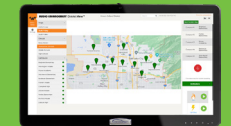

SINGLE SIGN ON

Industry standard Single Sign On for quick and secure access.

EPIC SYSTEM MODULES

EPIC SYSTEM KIOSK

EPIC System can be controlled from the Kiosk or the EPIC mobile app.

Customize bells and announcements on an individual classroom level, eliminating unnecessary distractions.

DISTRICT VIEW

District View provides visibility and communication to all campuses.

When SAFE Alerts are triggered on a campus, the district console highlights the campus and allows details of the SAFE Alert to be viewed by district staff.